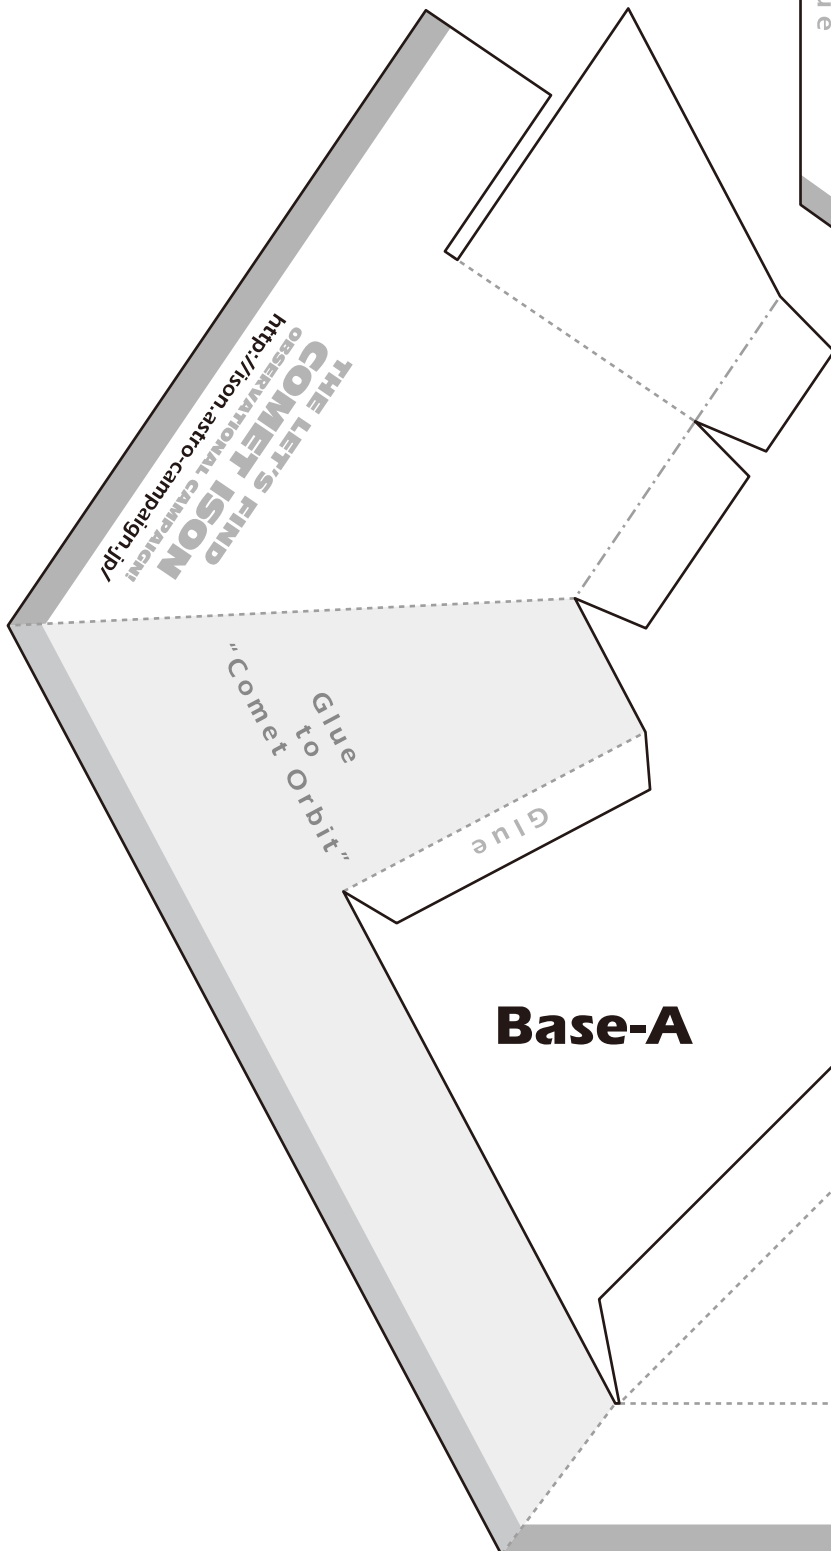

Comet ISON orbit model

Monochrome : 1/3

Mountain fold

Valley fold

Base-A

Base-B

COMET C/2012 S1 (ISON)
ORBIT MODEL

Glue

Comet ISON orbit model

Planets Orbit