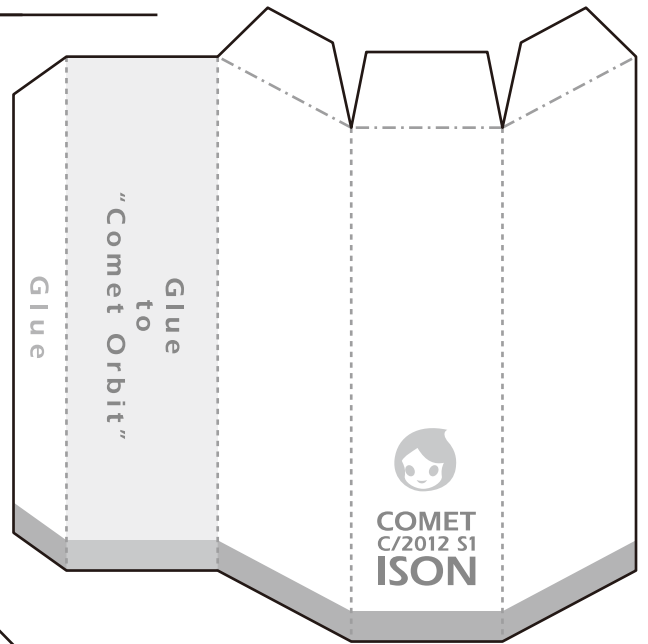

Comet ISON orbit model

Monochrome : 1/3

Mountain fold

Valley fold

Base-A

Base-B

COMET C/2012 S1 (ISON)
ORBIT MODEL

Glue

Comet ISON orbit model

Planets Orbit