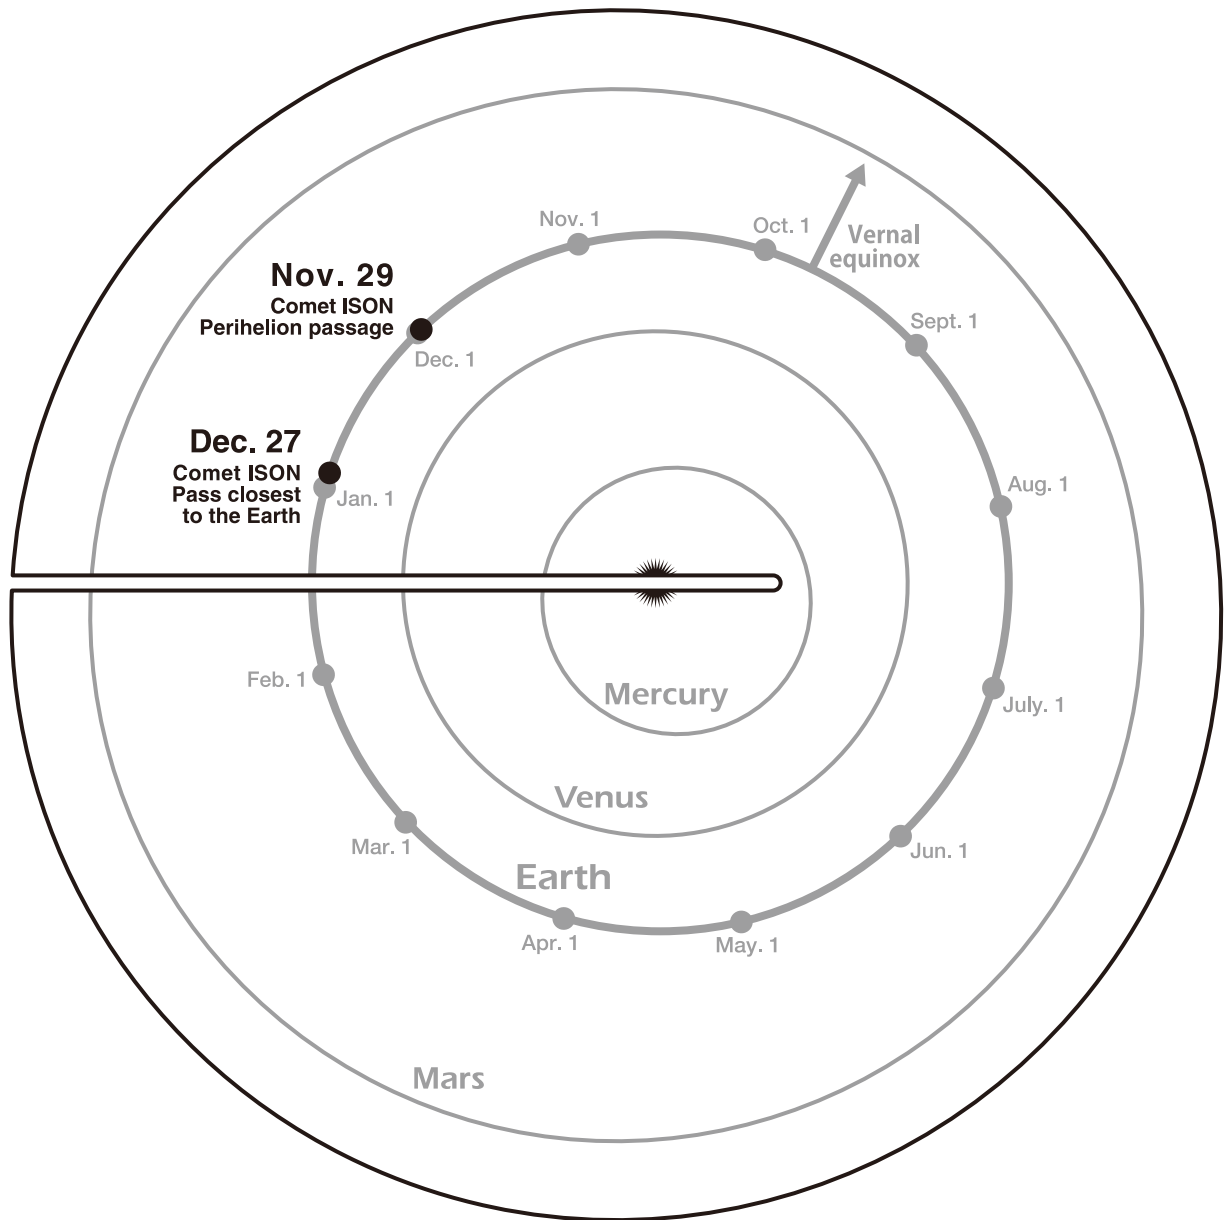

Comet ISON orbit model

Monochrome : 1/3

Mountain fold

Valley fold

Base-A

Base-B

COMET C/2012 S1 (ISON)
ORBIT MODEL

Glue

Comet ISON orbit model

Planets Orbit