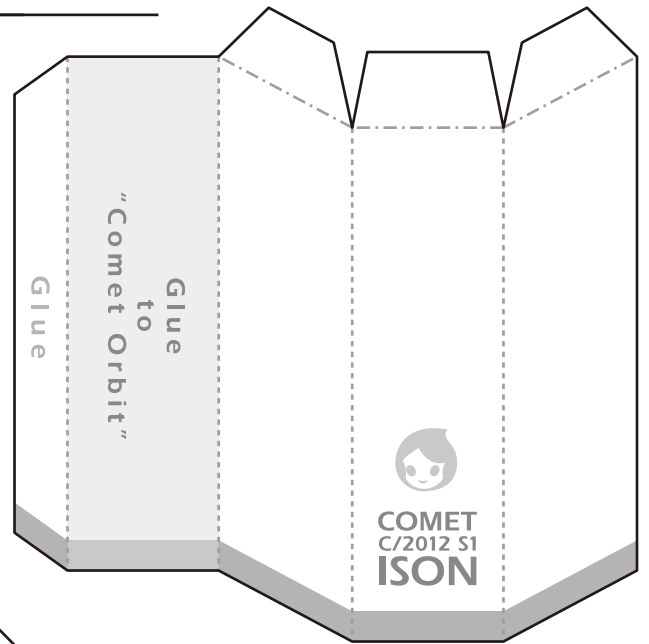

# Comet ISON orbit model

Monochrome : 1/3

Mountain fold  
-----

Valley fold  
-----

**Base-B**

**Base-A**

# Comet ISON orbit model

**Planets Orbit**