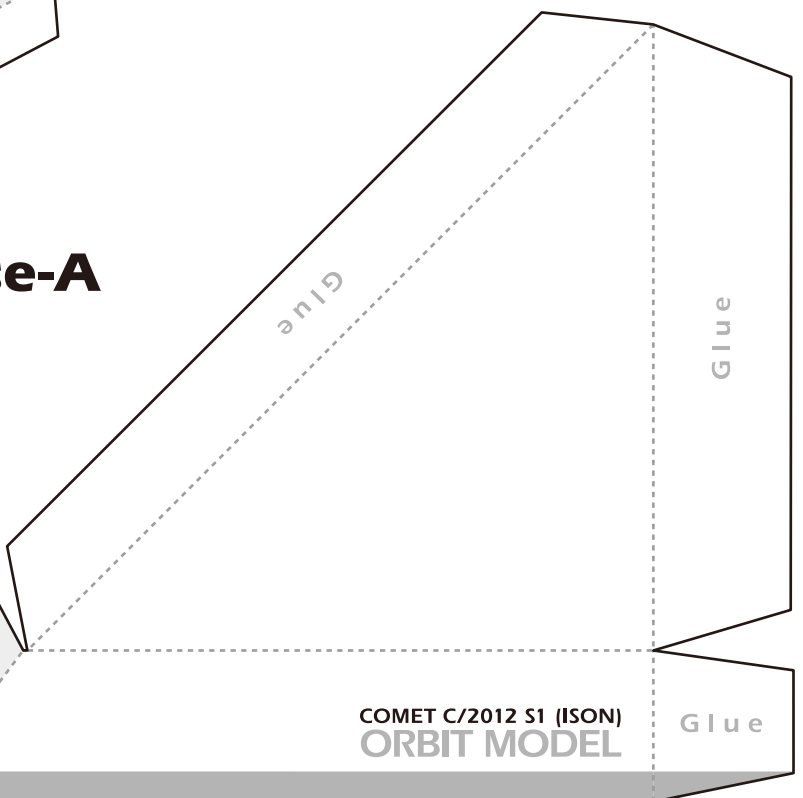

Comet ISON orbit model

Monochrome : 1/3

Mountain fold

Valley fold

Base-A

Base-B

COMET C/2012 S1 (ISON)
ORBIT MODEL

Glue

Comet ISON orbit model

Planets Orbit