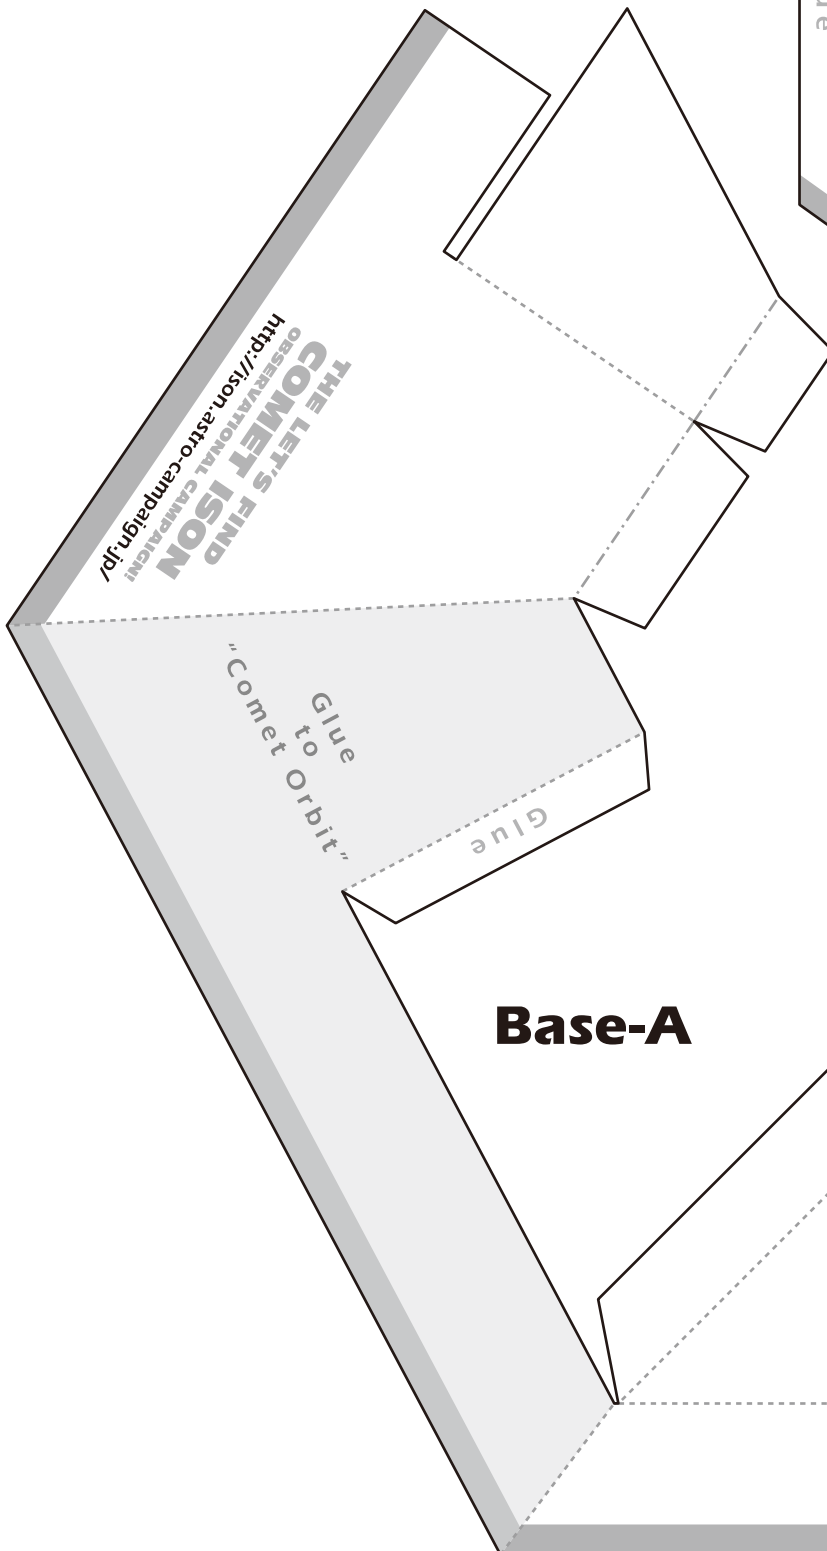

# Comet ISON orbit model

Monochrome : 1/3

Mountain fold  
-----

Valley fold  
-----

**Base-B**

**Base-A**

# Comet ISON orbit model

**Planets Orbit**