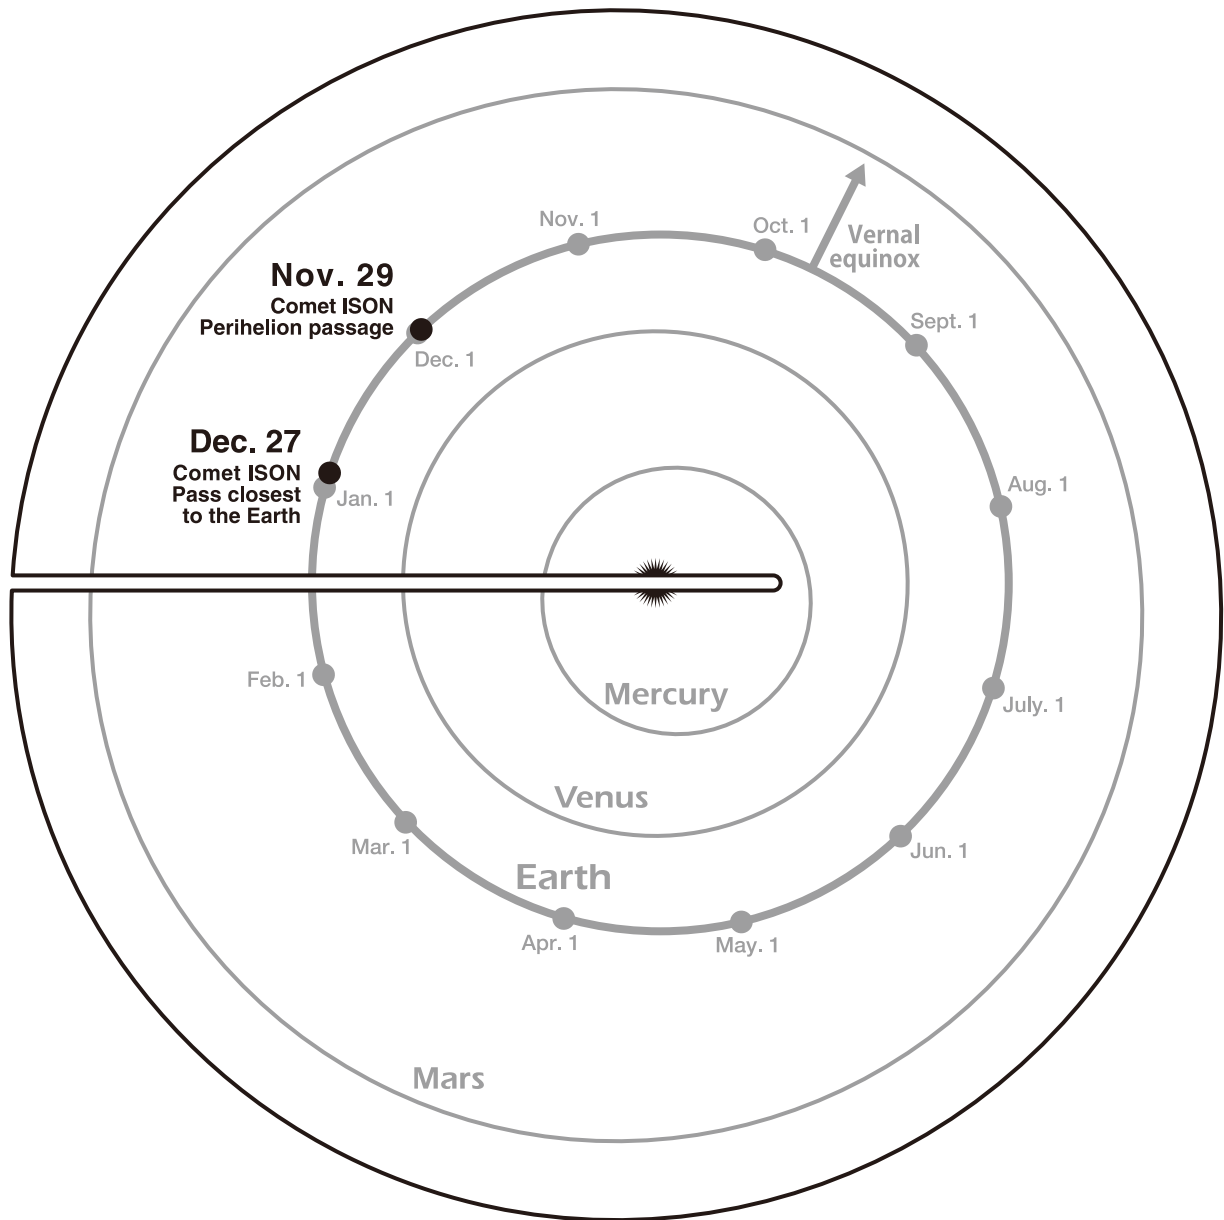

# Comet ISON orbit model

Monochrome : 1/3

Mountain fold  
-----

Valley fold  
-----

**Base-B**

**Base-A**

# Comet ISON orbit model

**Planets Orbit**