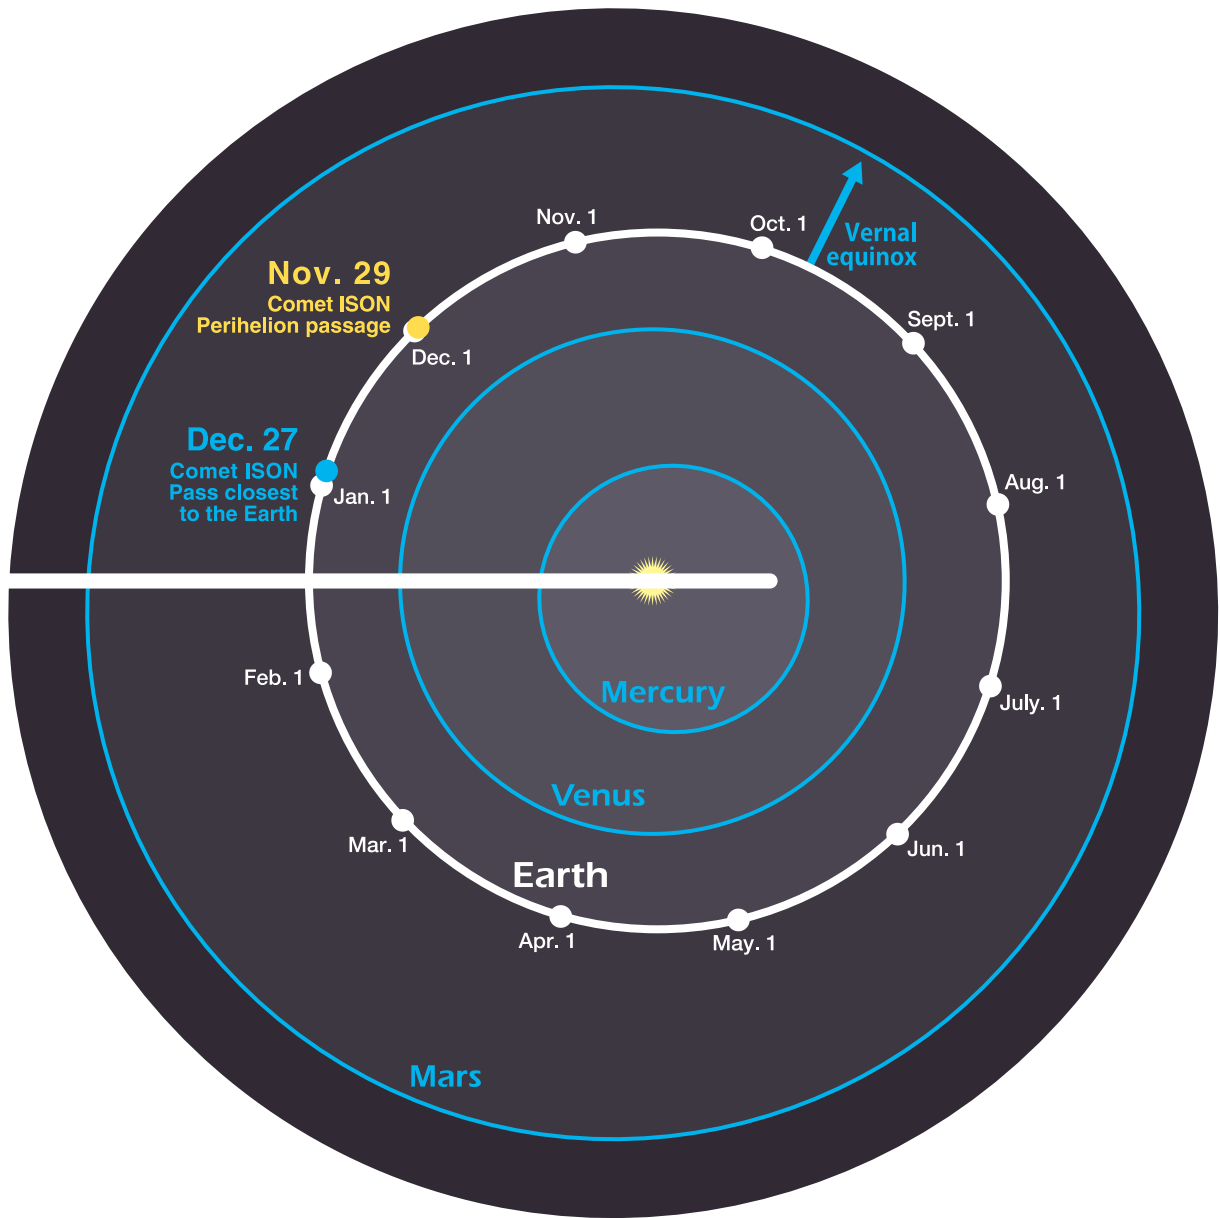

Comet ISON orbit model

Color : 1/3

Mountain fold

Valley fold

Base-B

Base-A

Comet ISON orbit model

Color : 2/3

Planets Orbit

Comet Orbit