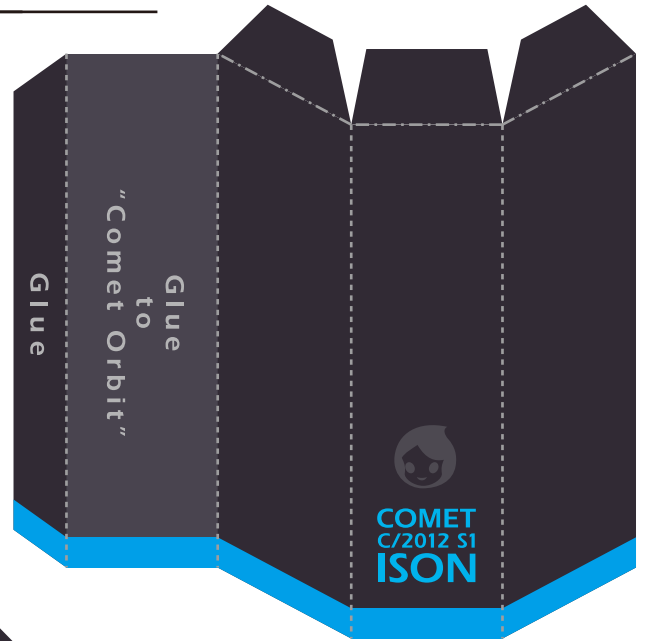

Comet ISON orbit model

Color : 1/3

Mountain fold

Valley fold

Base-B

Base-A

Comet ISON orbit model

Color : 2/3

Planets Orbit

Comet Orbit